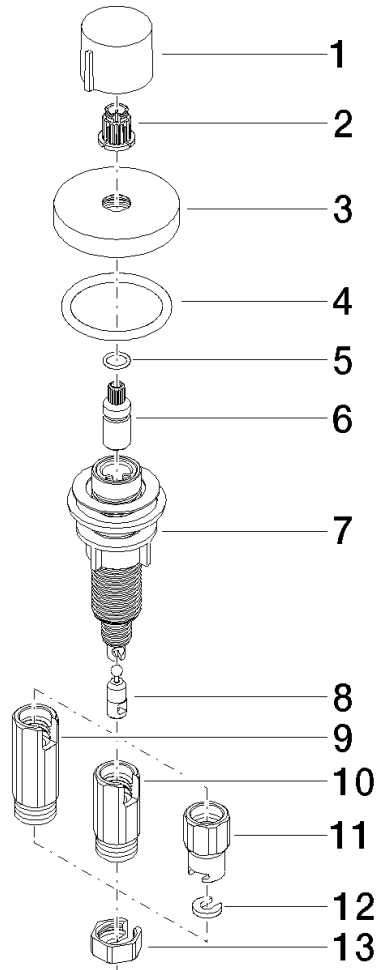

Strainer waste with control handle - Brushed Platinum

ELIO

10 710 970

- control for single basin
- including adapter for Bowden cable

Fits ELIO, ENO, MEM, META SQUARE, SYNC, TARA and TARA ULTRA

Fits: ELIO, MEM, TARA, TARA ULTRA, META SQUARE

	Brushed Platinum	10 710 970-06
	Chrome	10 710 970-00
	Platinum	10 710 970-08
	Durabress (23kt Gold)	10 710 970-09
	Dark Chrome	10 710 970-19
	Brushed Durabress (23kt Gold)	10 710 970-28
	Matte Black	10 710 970-33
	Brushed Champagne (22kt Gold)	10 710 970-46
	Champagne (22kt Gold)	10 710 970-47
	Brushed Chrome	10 710 970-93
	Brushed Dark Platinum	10 710 970-99

10 710 970

mm [inches]

10 710 970

Parts for other finishes can be found here: [Chrome](#)

Spare parts list

No.	Item Number	Name	Quantity used	Delivery time
1	09 20 97 030-06	handle	1	10
2	90 12 12 002 00 90	fixing cap	1	2
3	09 27 87 006-06	rosette	1	10
4	90 14 10 043 00 90	seal	1	2
5	09 14 10 042 90	seal	1	2
6	09 29 06 087-06	spindle	1	-
Spare part can no longer be ordered, please order the replacement item				
7	04 30 01 029 00 90	adaptor	1	2
8	09 24 03 175 90	adaptor	1	2
9	09 11 10 073-07	connection	1	30
10	09 11 10 074-07	connection	1	30
11	09 11 10 079-07	connection	1	30
12	09 30 11 087 90	disc	1	2
13	09 23 30 024-07	nut	1	30